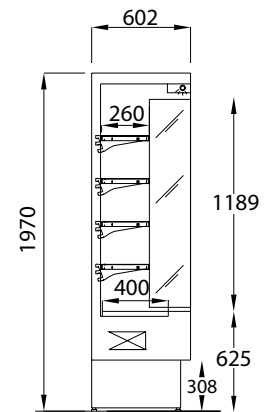

SP60-100X

SP60 with doors also available. Go to www.interlevin.co.uk

Model	Description	Ext.	Dimensions (mm)			Kg	No. of Shelves	Price	Next Day
			H	W	D				
SP60-60	Grey - White	Ext.	1970	680	602	100	Base + 4	£1,830	✓
SP60-80	Grey - White	Ext.	1970	880	602	120	Base + 4	£2,040	✓
SP60-100	Grey - White	Ext.	1970	1080	602	140	Base + 4	£2,255	✓
SP60-125	Grey - White	Ext.	1970	1330	602	170	Base + 4	£2,462	✓
SP60-140	Grey - White	Ext.	1970	1480	602	200	Base + 4	£2,618	X
SP60-187	Grey - White	Ext.	1970	1950	602	255	Base + 4	£3,115	X
SP60-60X	Grey - SS	Ext.	1970	680	602	100	Base + 4	£1,998	✓
SP60-80X	Grey - SS	Ext.	1970	880	602	120	Base + 4	£2,305	✓
SP60-100X	Grey - SS	Ext.	1970	1080	602	140	Base + 4	£2,548	✓
SP60-125X	Grey - SS	Ext.	1970	1330	602	170	Base + 4	£2,638	✓
SP60-140X	Grey - SS	Ext.	1970	1480	602	200	Base + 4	£2,768	X
SP60-187X	Grey - SS	Ext.	1970	1950	602	255	Base + 4	£3,224	X